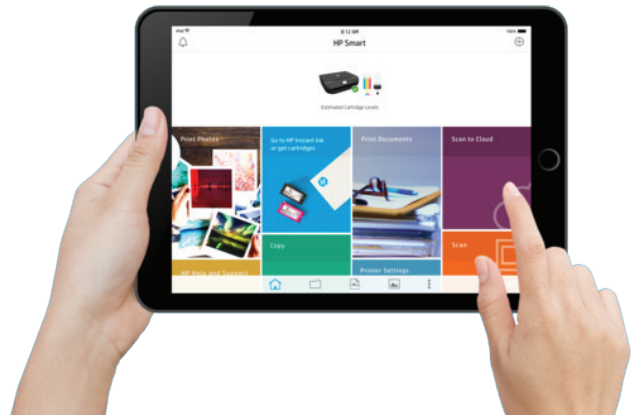

QUESTIONS?

Please ask any store staff associate and they will be glad to assist you.

This information is for the Abilene travel store only.